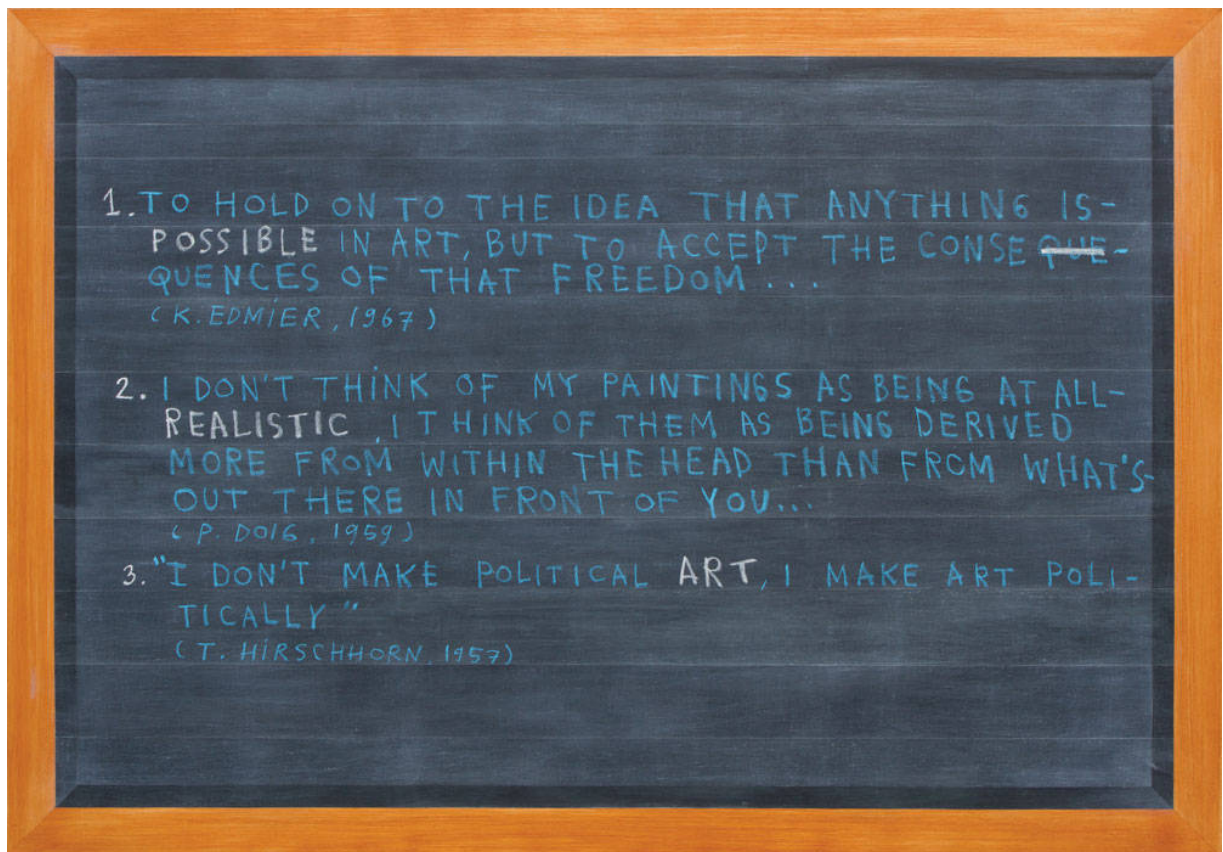

Jumaldi Alfi

Never Ending Lesson (Possible Realistic Art), 2012

Acrylic on canvas

175 x 250 cm | 68.9 x 98.43 in

MARTIN KIPPENBERGER

Martin Kippenberger

Untitled, 1996

Aquatint, etching