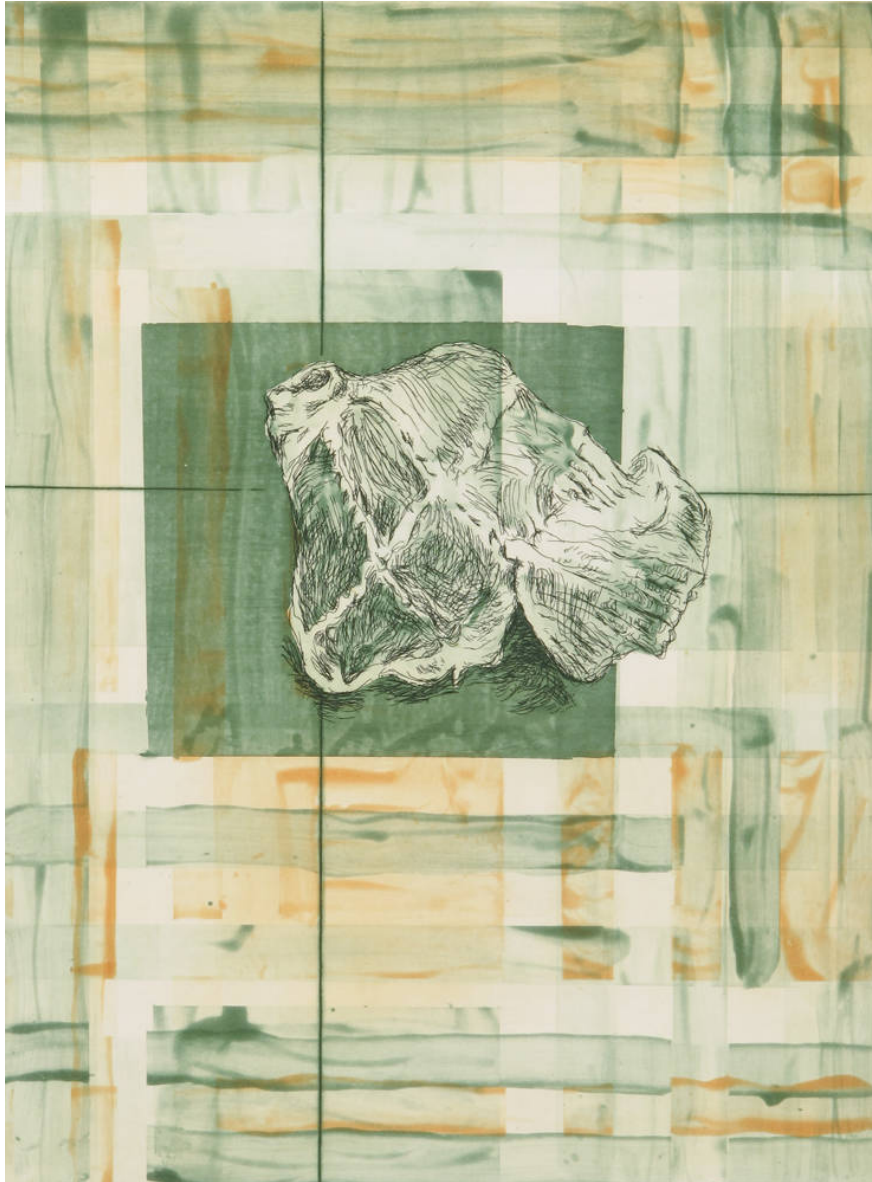

Jumaldi Alfi

Never Ending Lesson (Possible Realistic Art), 2012

Acrylic on canvas

175 x 250 cm | 68.9 x 98.43 in

MARTIN KIPPENBERGER

Martin Kippenberger

Untitled, 1996

Aquatint, etching

Aquarelle, etching

Somerset 300 gr.

Image 39,5 x 29,5 cm | 15.55 x 11.61 in

Paper 57 x 44 cm | 22.44 x 17.32 in

Number 17 from an edition of 24

MARTIN KIPPENBERGER

Martin Kippenberger

Burlington meets Burberries II, 1996