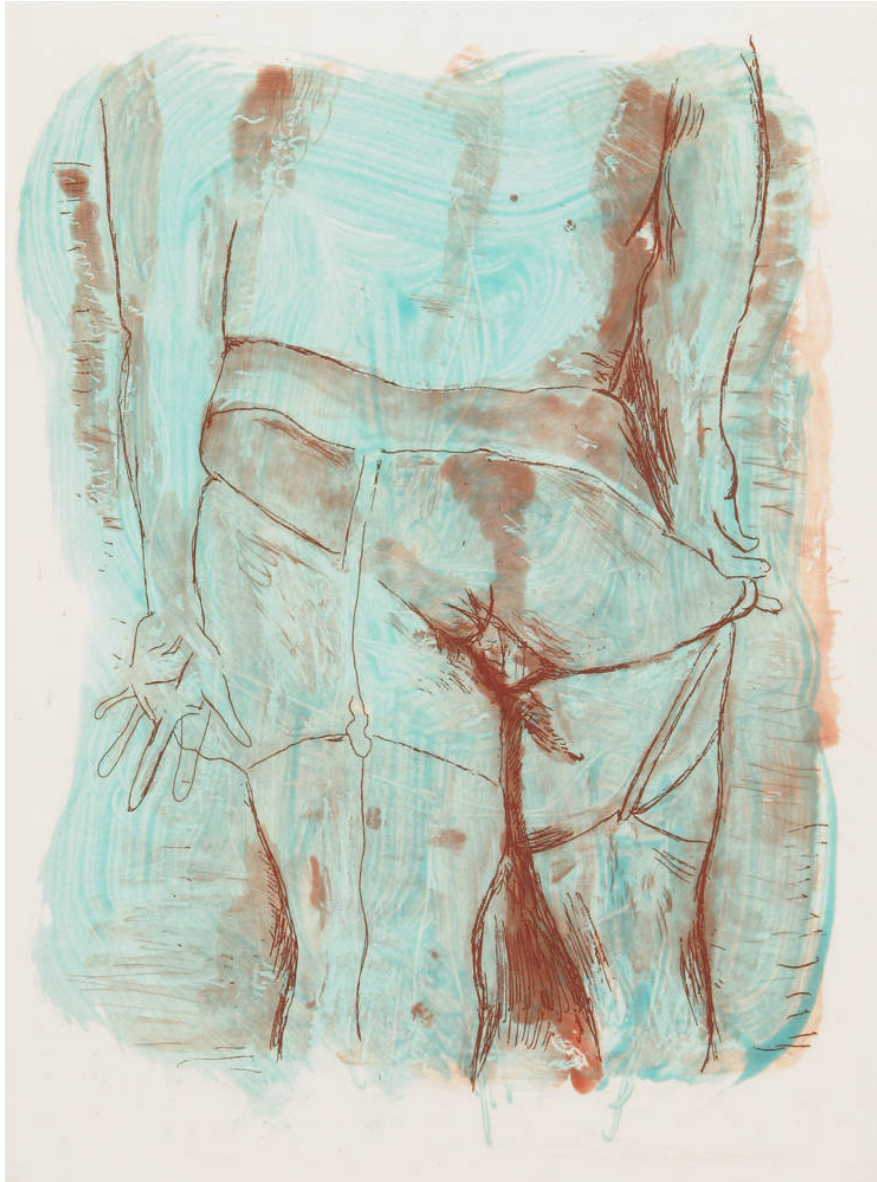

Jumaldi Alfi

Never Ending Lesson (Possible Realistic Art), 2012

Acrylic on canvas

175 x 250 cm | 68.9 x 98.43 in

MARTIN KIPPENBERGER

Martin Kippenberger

Untitled, 1996

Aquatint, etching

Aquarelle, etching

Somerset 300 gr.

Image 39,5 x 29,5 cm | 15.55 x 11.61 in

Paper 57 x 44 cm | 22.44 x 17.32 in

Number 17 from an edition of 24

MARTIN KIPPENBERGER

Martin Kippenberger

Hinten, 1996

Aquarelle, etching

Somerset 300 gr.

Image 39,5 x 29,5 cm | 15.55 x 11.61 in

Paper 57 x 44 cm | 22.44 x 17.32 in

Number 17 from an edition of 24

MARTIN KIPPENBERGER

Martin Kippenberger

Eierfrau, 1996